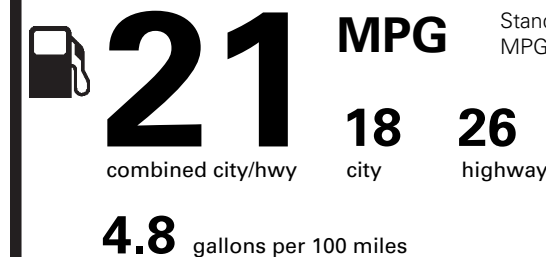

(MSRP)
NO CHARGE
500.00
500.00
75.00
NO CHARGE

PRICE INFORMATION

BASE PRICE	\$51,100.00
TOTAL OPTIONS/OTHER	1,075.00
TOTAL VEHICLE & OPTIONS/OTHER	52,175.00
DESTINATION & DELIVERY	1,095.00

EPA DOT Fuel Economy and Environment

Gasoline Vehicle

Fuel Economy

Standard SUVs range from 13 to 101 MPG. The best vehicle rates 141 MPGe.

You spend **\$2,250**

more in fuel costs over 5 years compared to the average new vehicle.

Annual fuel cost **\$1,950**